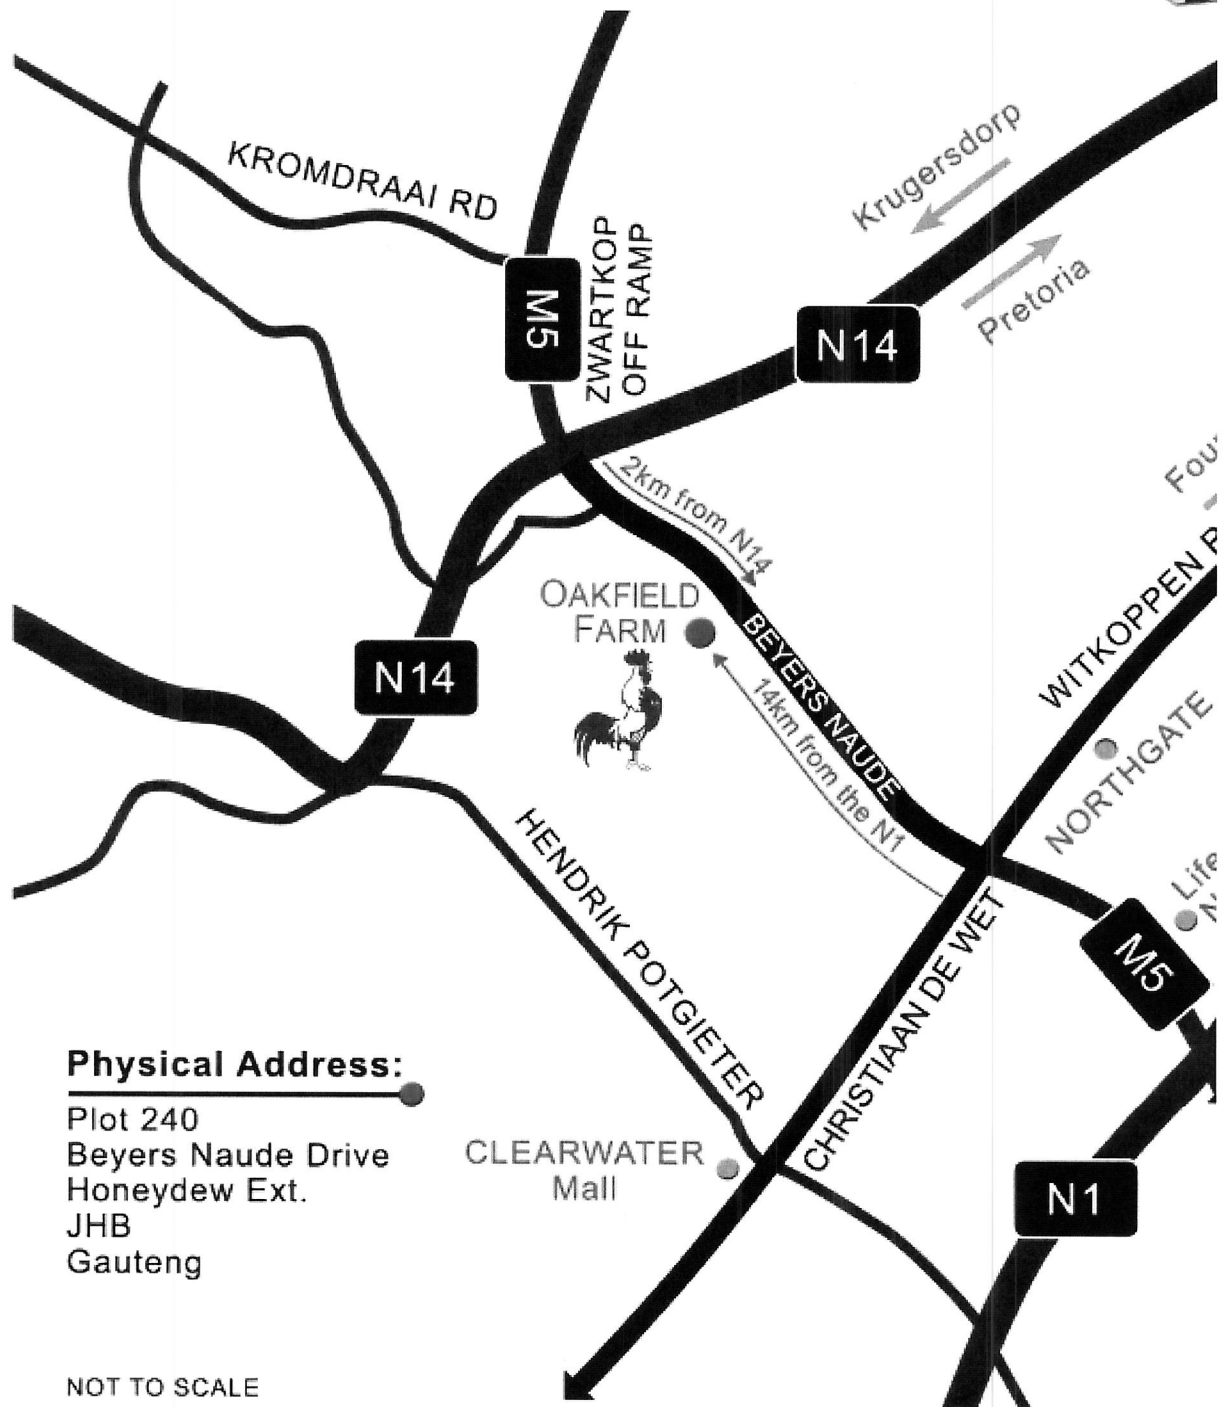

X Close Page

**Physical Address:**

Plot 240
 Beyers Naude Drive
 Honeydew Ext.
 JHB
 Gauteng

NOT TO SCALE

Please note, there is an informal settlement located on Beyers Naude Drv, just before the Beyers Naude/Peter Rd intersection (if you're coming from Johannesburg). We have never experienced a single incident involving residents of this settlement, however overseas guests sometimes express their concerns about driving past the area - should you wish to avoid the settlement, please use the alternate route below:

From Beyers Naude Drive (from the direction of Johannesburg), turn left into Christiaan De Wet, right into Paul Kruger, right into Hendrik Potgieter, and then right into Peter Road, which will lead you to Beyers Naude Drive again (turn left).

DIRECTIONS

From Pretoria

Take the N14 to Krugersdorp - take the Swartkops/Randburg turnoff - turn left - approximately 1.5kms from off ramp on right hand side.

From Jhb

Follow the N1 concrete highway - take the Beyers Naude offramp - turn right towards Honeydew - approximately 13kms from the highway on left hand side.